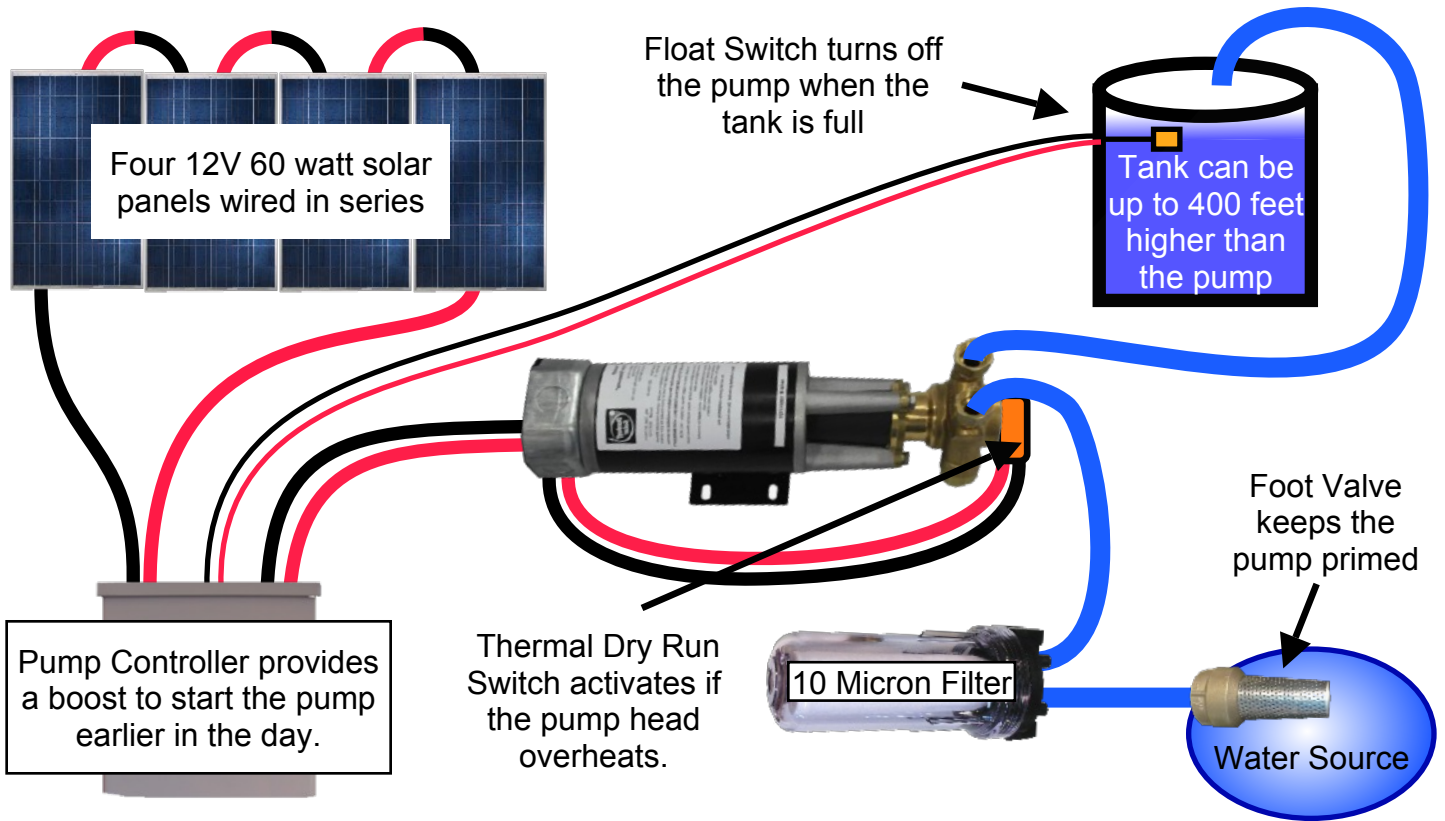

Example: Model 1308-48 Slowpump (Array Direct, no batteries)

Example: Model 2930-24 Flowlight Booster Pump (with batteries)